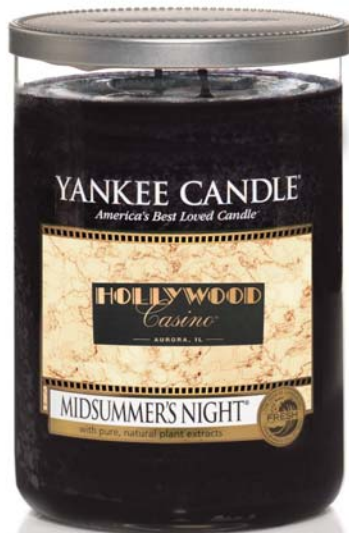

model #LG2WKC