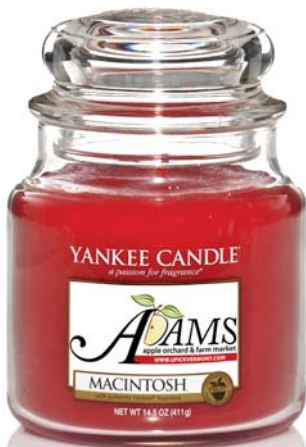

## Medium Classic Jar Candles

America's Best Loved Candle™ true-to-life fragrances that will make your house feel like a home.

- 65 to 90 hours of burn time
- Custom blended wax formulation to ensure the optimum melting point and ability to hold fragrance oil
- 14.5 ounces
- Measures 5" x 4"
- Made in USA

- 35 to 45 hours of burn time
- Smooth wax blend of soy and paraffin for a clean look and optimum burn
- 7 ounces
- Measures 3.5" x 3.4"
- Made in USA

# 2014 Fragrances Available for Custom Label Program

**BCC - Buttercream**

Fresh churned butter creamed with confectioner's sugar and vanilla bean

**CLCC - Clean Cotton**

Sun-dried cotton combined with green notes, white flowers and a hint of lemon

**LBC - Lilac Blossoms**

An alluring grove of lavender, white and deep purple lilacs

**MC - Macintosh**

So vividly real you can almost taste the unmistakable crunch

**MNC - Midsummer's Night**

An intoxicating and masculine blend of musk, patchouli, sage and mahogany cologne